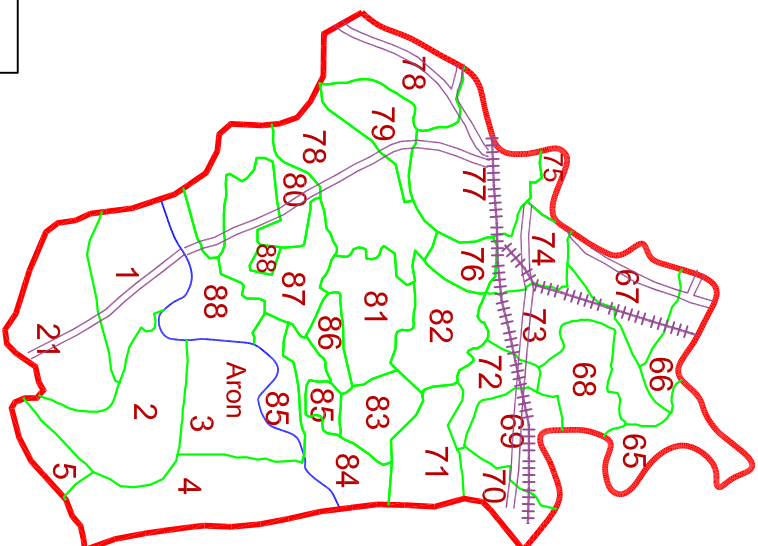

# District - Guna AC No 29 Guna 2008

## Legend

- Ac Boundary
- PC
- Res. Forest
- Old AC
- Tehsil
- RI Circle