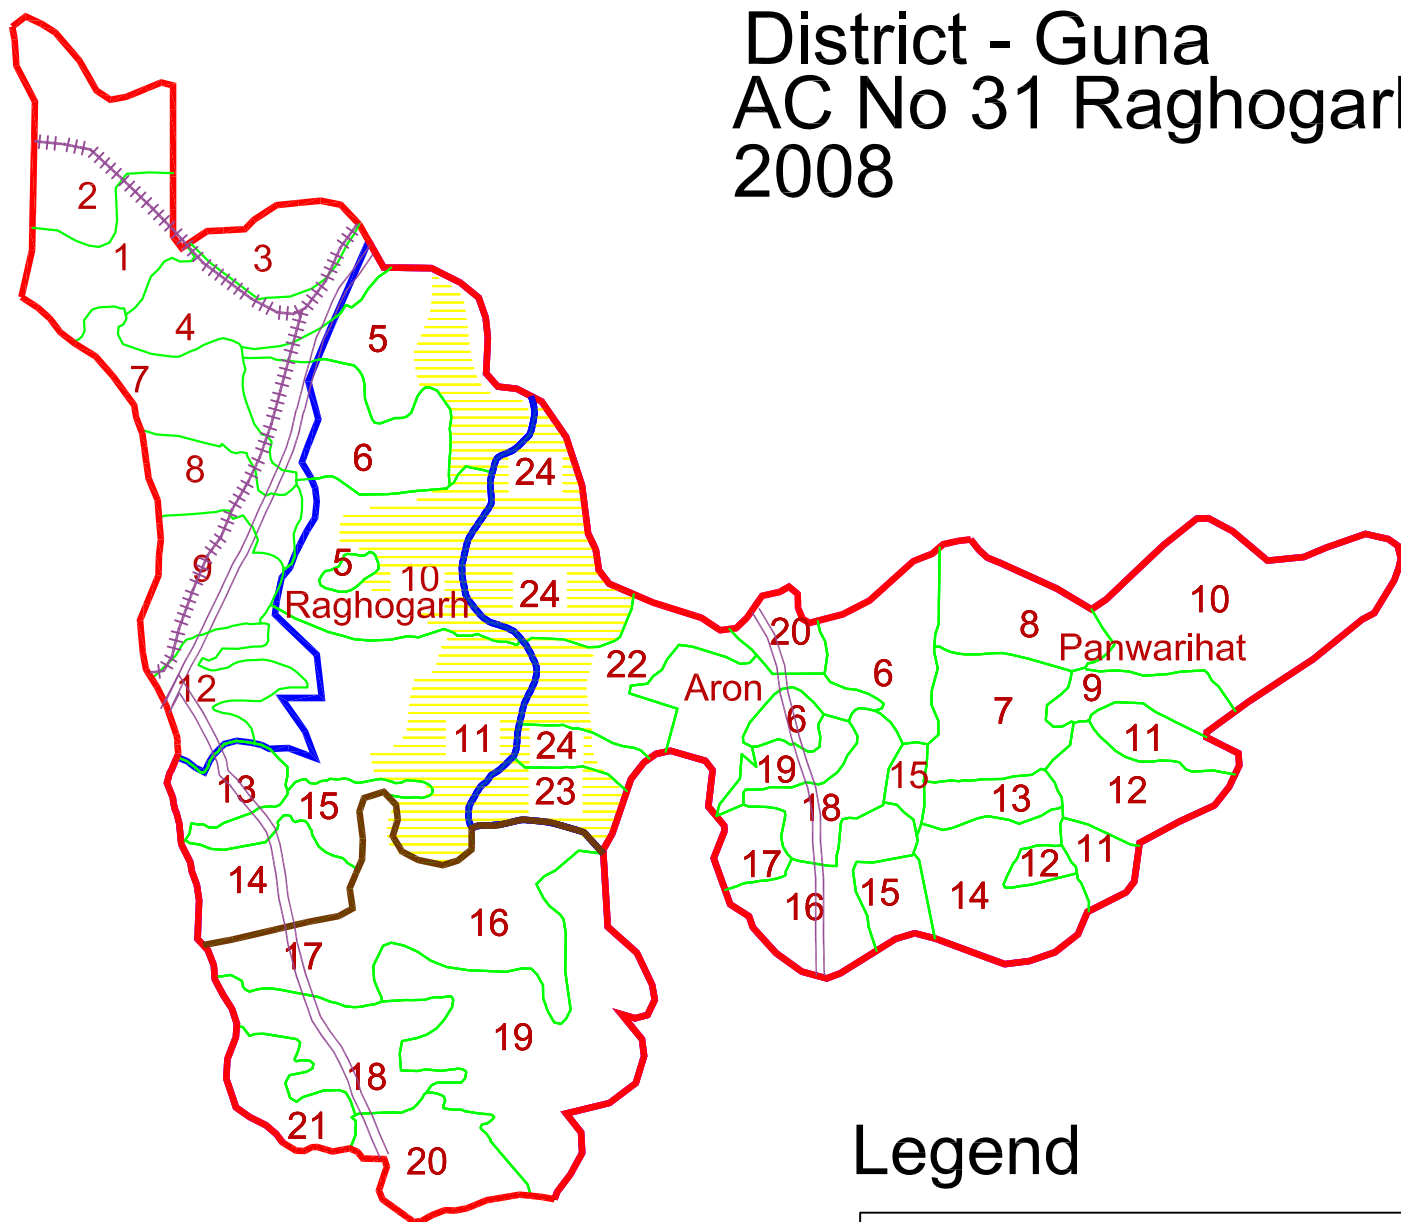

District - Guna AC No 31 Raghogarh 2008

Legend

	Ac Boundary
	PC
	Res. Forest
	Old AC
	Tehsil
	RI Circle