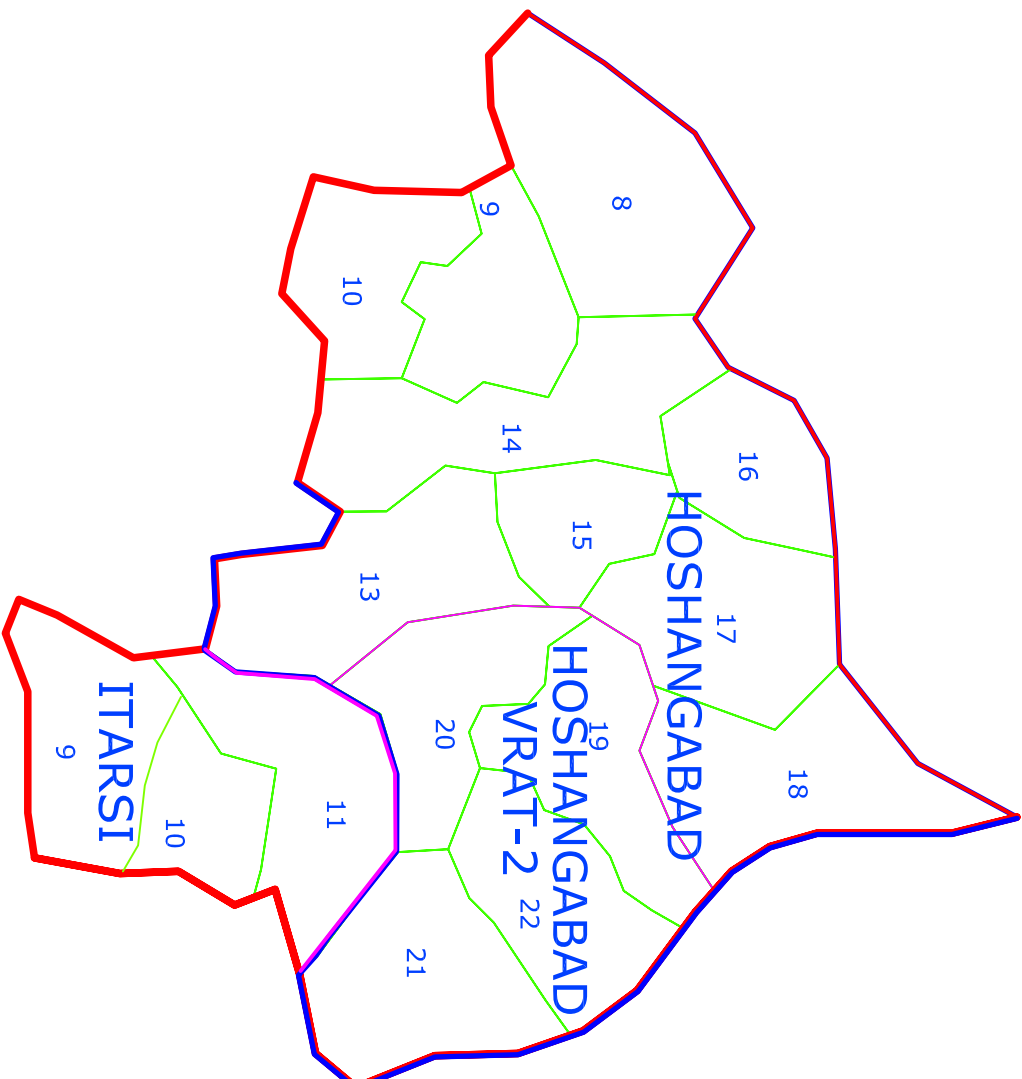

DISTRICT : HOSHANGABAD
AC NO. : 137
AC NAME : HOSHANGABAD
2008

	P.C. BOUNDARY
	TEHSIL BOUNDARY
	AC. BOUNDARY
	RAILWAY BOUNDARY
	REV. NIRIKSHAK MANDAL
	ROAD
	RIVER/ NALLA