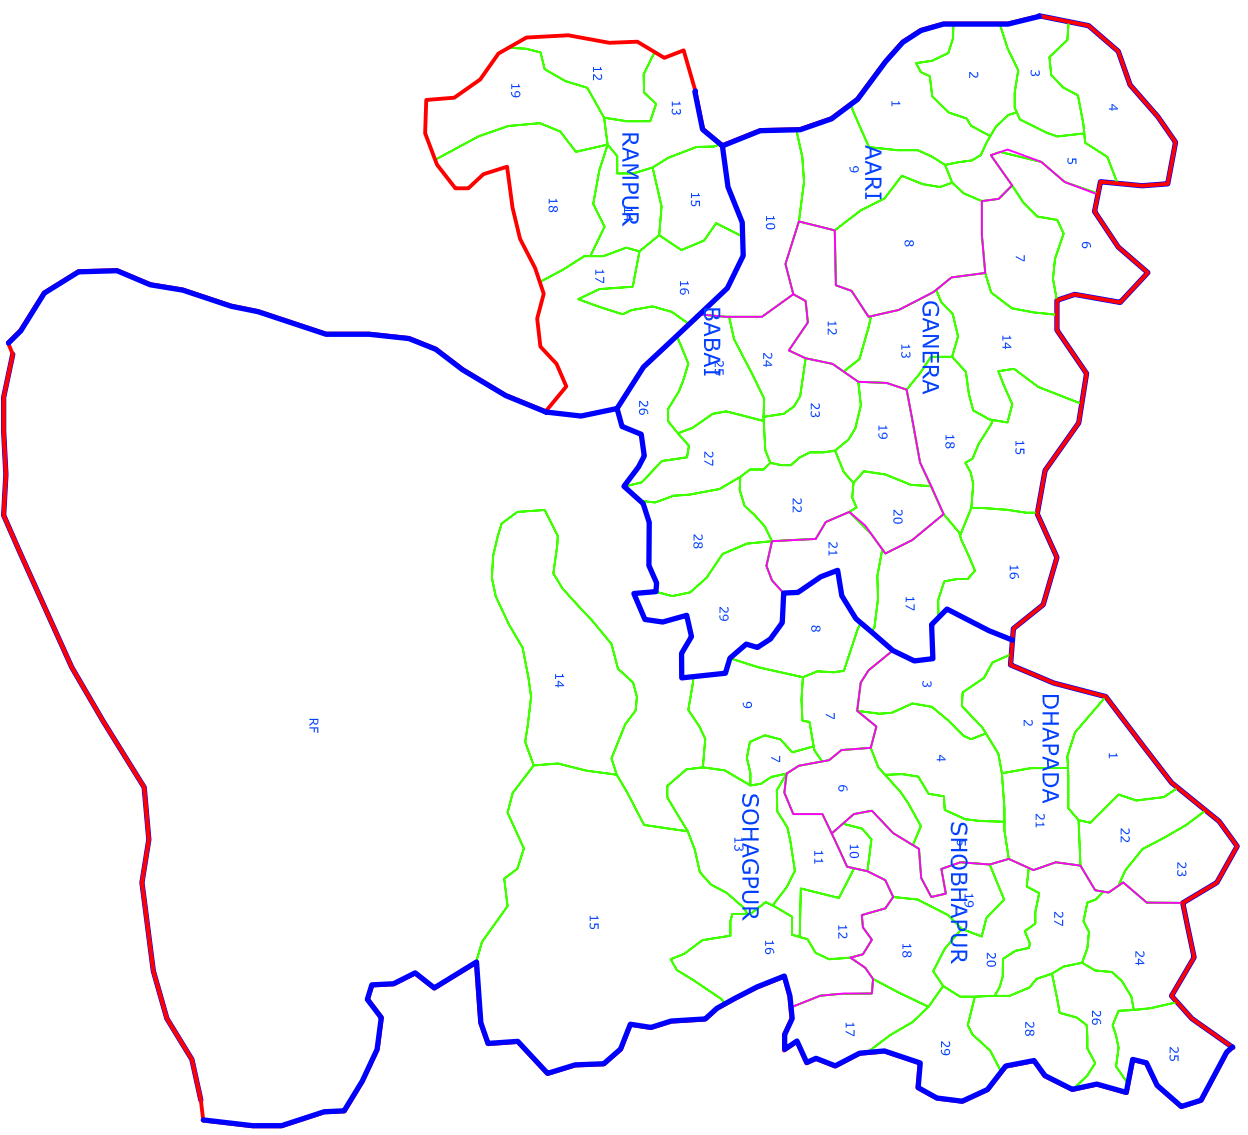

DISTRICT : HOSHANGABAD
AC NO. : 138
AC NAME : SOHAGPUR
2008

	P.C. BOUNDARY
	TEHSIL BOUNDARY
	AC. BOUNDARY
	RAILWAY BOUNDARY
	REV. NIRIKSHAK MANDAL
	ROAD
	RIVER/ NALLA