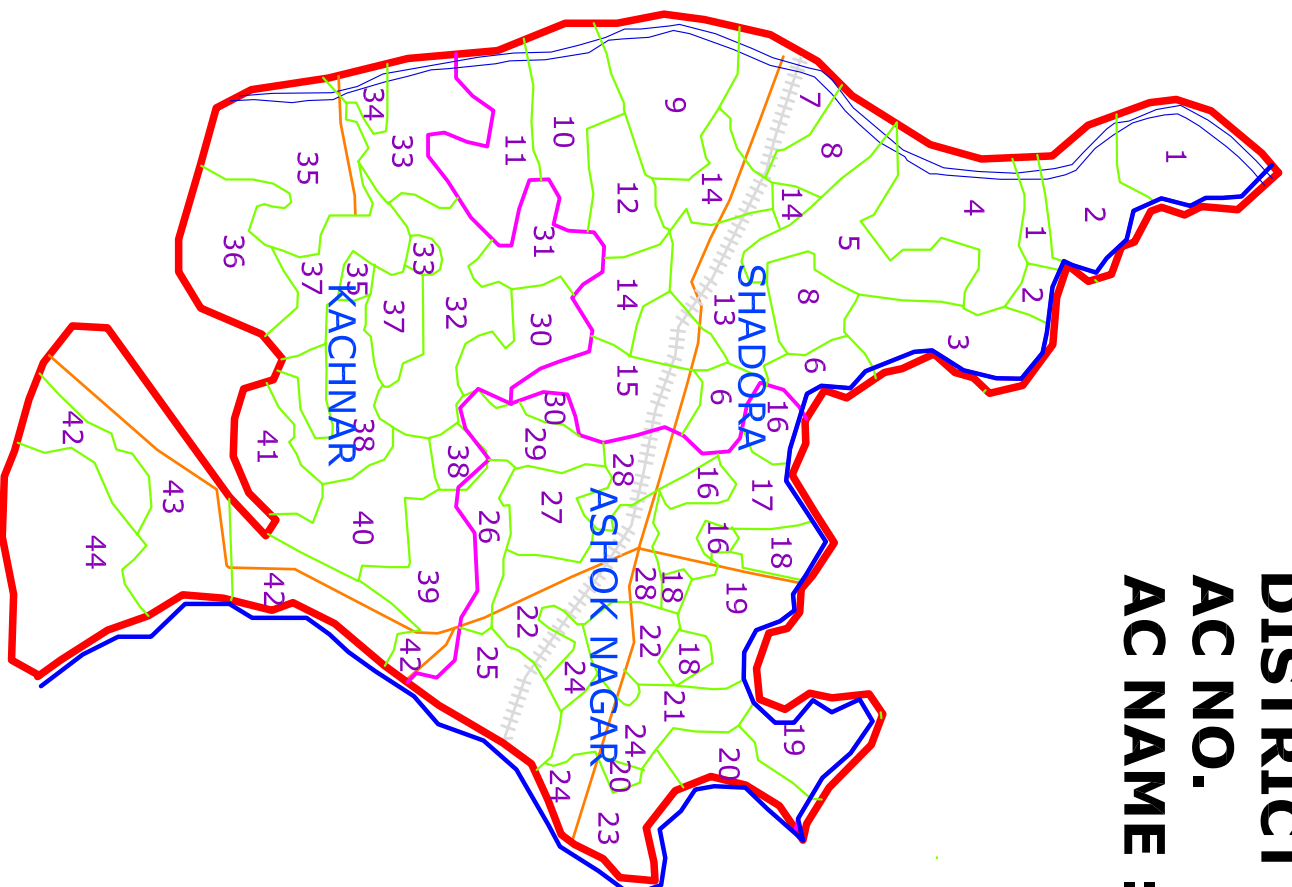

DISTRICT : ASHOKNAGAR
AC NO. : 32
AC NAME : ASHOK NAGAR
2008

	P.C. BOUNDARY
	TEHSIL BOUNDARY
	DISTRICT BOUNDARY
	RAILWAY BOUNDARY
	REV. NIRIKSHAK MANDAL
	ROAD
	RIVER/ NALLA