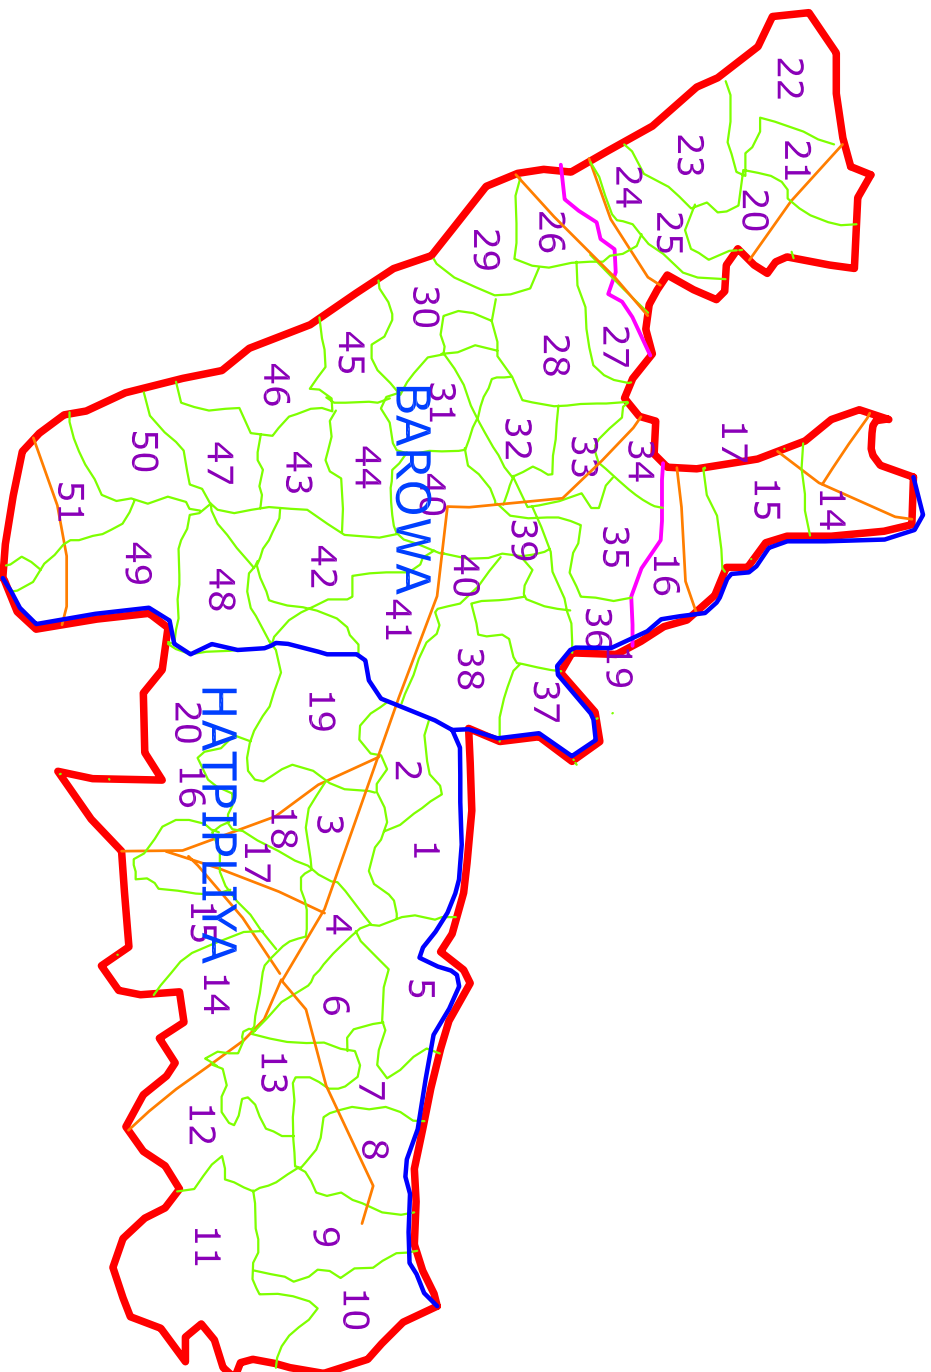

DISTRICT : DEWAS
AC NO. : 172
AC NAME : HATPIPLIYA
2008

	P.C.BOUNDARY
	TEHSIL BOUNDARY
	DISTRICT BOUNDARY
	RAILWAY BOUNDARY
	REV. NIRIKSHAK MANDAL
	ROAD
	RIVER/ NALLA