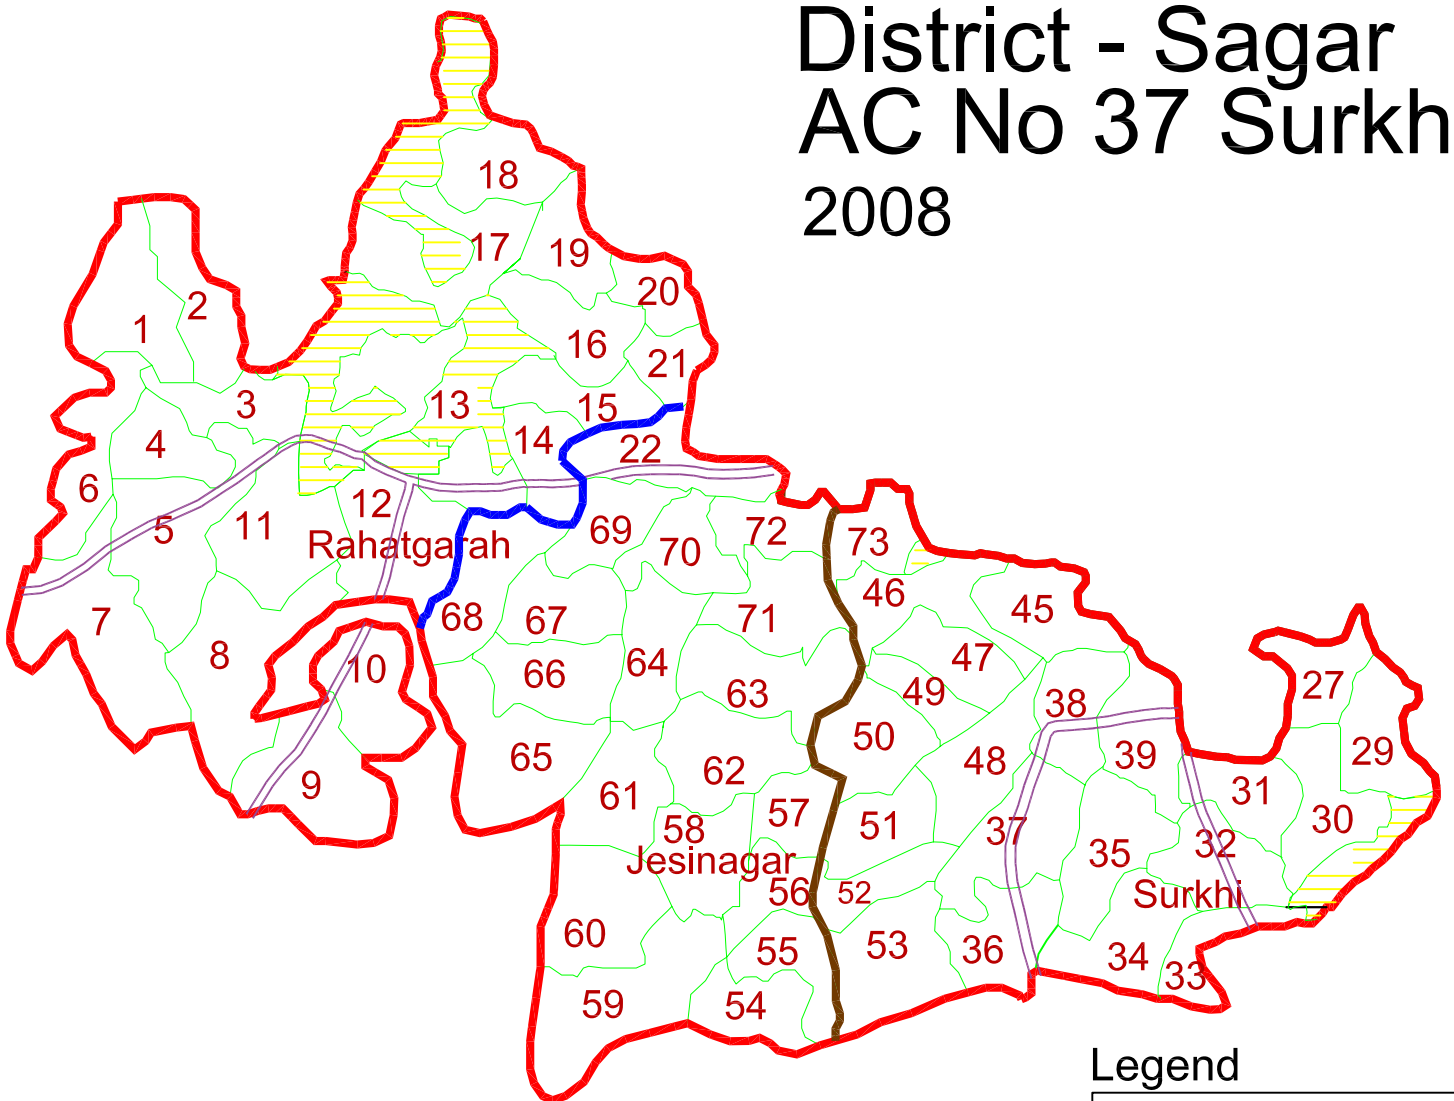

District - Sagar AC No 37 Surkhi 2008

Legend

- Ac Boundary
- PC
- Res. Forest
- Old AC
- Tehsil
- RI Circle